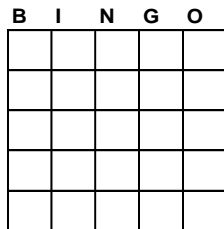

- a. Must be 18 years of age or older to play bingo.
- b. It is the guest's responsibility to yell "BINGO" loud enough for the caller to be alerted to stop the bingo game before the next number is called and before the Bingo Caller utters any sound of the letter or number of the next ball to be called.
- c. You must have "Bingo" on the last number called.
- d. Bingo Flashboards are for the player's convenience only. The number drawn is the official number.
- e. A dauber must be used to mark paper cards.
- f. Multiple winners split the prize money of the designated cash prize for the respective priced bingo card.
- g. If the prize is merchandise and cannot be divided, a predetermined playoff/tie breaker shall be conducted between the verified winners.
- h. All guests must purchase a package.
- i. Multi-level bingo package payouts require a valid admission receipt to be awarded a prize. It is the player's responsibility to retain their valid admissions receipt.
- j. Two forms of ID, Social Security number and valid admission receipt is required to claim a prize of $1,200 or larger.
- k. The guest is responsible for taxes on prizes, when applicable.
- l. We reserve the right to change the program without notice.
- m. No refunds or exchanges are made for unused or unplayed, paper, specials or packages.
- n. Payment of prizes is only valid with proper serial numbers sold on the day of the game.
- o. Admission is not refunded when a player is asked to leave by management.
- p. Complaints or disputes should be directed to the floor manager, whose decision is final.
- q. Only one Electronic Bingo Unit per guest, per session.
- r. Guests may purchase a paper package along with an Electronic Bingo Unit.
- s. Mystic Bingo reserves the right to limit the amount of cards offered on Electronic Bingo.
- t. Outside cards are not allowed unless approved by the Bingo manager.
- u. Any malfunctions with the electronic units voids all play.
- v. All unused credits must be used or refunded prior to the completion game, or the funds will be forfeited. Funds will not carry over to the next session or business day. Matinee session 1 and 2, Monday through Friday, are considered one session. Unused funds will be paid in cash at the Bingo Paymaster Area.
- w. Paper cards cannot be torn or separated.
- x. Guests may not use their own electronic or mobile aids to record or track purchased bingo cards or bingo numbers called.

Last One Standing