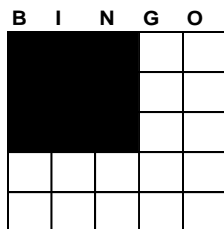

9. Last One Standing (Single Card)	\$150
10. Regular or 4 Corners (Blue)	\$150
11. Small Crazy Kite (Yellow)	\$150
12. A. Hardway Bingo (Green)	\$150
B. Double Hardway (same card-Green)	\$150
13. Double Postage Stamp (Pink)	\$150
14. Horizontal Bingo (Lime)	\$150
15. Midnight Cosmic Last Chance-80% Payback (Orange) Extra Cards are \$2	
A. Any Outside Line	30%
B. Crazy C	50%

Last One Standing

Reg Bingo

Outside 4 Corners

Small Kite

Hardway Bingo

Double Hardway

Double Postage Stamp

Horizontal Bingo

9 Pack

Top or Bottom 3 Rows

Any outside Line

Crazy C