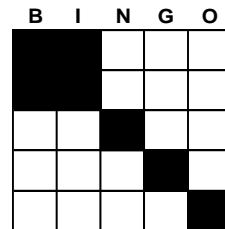

9. Last One Standing (Single Card)	\$150
10. Regular or 4 Corners (Blue)	\$150
11. Small Crazy Kite (Yellow)	\$150
12. A. Hardway Bingo (Green)	\$150
B. Double Hardway (same card-Green)	\$150
13. Double Postage Stamp (Pink)	\$150
14. Horizontal Bingo (Lime)	\$150
15. Midnight Cosmic Last Chance-80% Payback (Orange) Extra Cards are \$2	
A. Any Outside Line	30%
B. Crazy C	50%

Last One Standing

Reg Bingo

Outside 4 Corners

Small Kite

Hardway Bingo

Double Hardway

Double Postage Stamp

Horizontal Bingo

9 Pack

Top or Bottom 3 Rows

Any outside Line

Crazy C