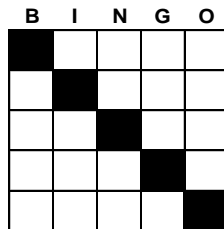

9. Last One Standing (Single Card)	\$150
10. Regular or 4 Corners (Blue)	\$150
11. Small Crazy Kite (Yellow)	\$150
12. A. Hardway Bingo (Green)	\$150
B. Double Hardway (same card-Green)	\$150
13. Double Postage Stamp (Pink)	\$150
14. Horizontal Bingo (Lime)	\$150
15. Midnight Cosmic Last Chance-80% Payback (Orange) Extra Cards are \$2	
A. Any Outside Line	30%
B. Crazy C	50%

Last One Standing

Reg Bingo

Outside 4 Corners

Small Kite

Hardway Bingo

Double Hardway

Double Postage Stamp

Horizontal Bingo

9 Pack

Top or Bottom 3 Rows

Any outside Line

Crazy C