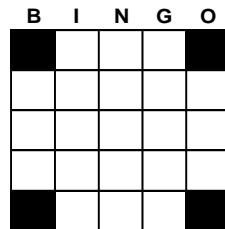

Midnight Session

Paper Package \$10

Includes 1 face for last one standing and 3 faces for remainder of games

PHD Package-\$25

Includes 3 faces for last one standing and 9 faces for remainder of games

2. Last One Standing (Single Card)	\$150
3. Regular or 4 Corners (Blue)	\$150
4. Small Crazy Kite (Yellow)	\$150
5. A. Hardway Bingo (Green)	\$150
B. Double Hardway (same card-Green)	\$150
6. Double Postage Stamp (Pink)	\$150
7. Horizontal Bingo (Lime)	\$150
8. 11PM Cosmic Last Chance-80% Payback (Orange) Extra Cards are \$2	
A. 9 Pack	30%
B. Top or Bottom 3 Rows	50%

9. Last One Standing (Single Card)	\$150
10. Regular or 4 Corners (Blue)	\$150
11. Small Crazy Kite (Yellow)	\$150
12. A. Hardway Bingo (Green)	\$150
B. Double Hardway (same card-Green)	\$150
13. Double Postage Stamp (Pink)	\$150
14. Horizontal Bingo (Lime)	\$150
15. Midnight Cosmic Last Chance-80% Payback (Orange) Extra Cards are \$2	
A. Any Outside Line	30%
B. Crazy C	50%

Last One Standing

Reg Bingo

Outside 4 Corners

Small Kite

Hardway Bingo

Double Hardway

Double Postage Stamp

Horizontal Bingo

9 Pack

Top or Bottom 3 Rows

Any outside Line

Crazy C